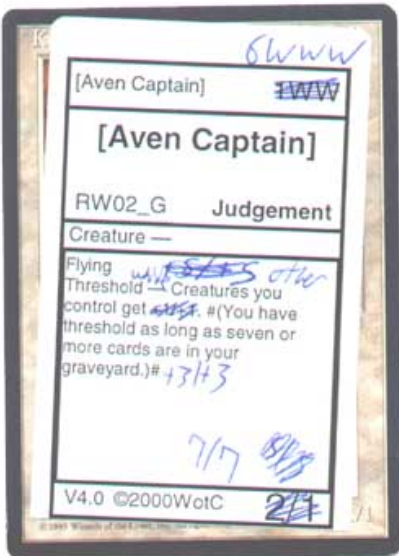

Home > Games > Magic > Magicthegathering.com > Magic Arcana

Altered Judgment

Magic Arcana
 Tuesday, August 13, 2002

Often during playtesting, cards undergo little changes as the development process chugs along. Below are four *Judgment* cards that underwent some pretty large transformations, including one that changed into an entirely different card. Luckily, the versions we're showing are the altered playtest versions, which should make it easier to figure out what these cards actually became. Take a guess, then click on each card to see if you're correct.