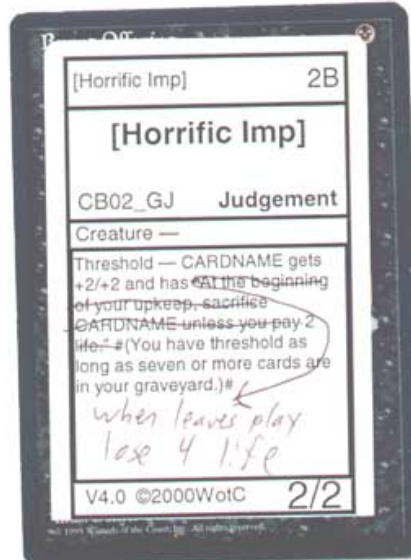

Home > Games > Magic > Magicthegathering.com > Magic Arcana

Altered Judgment

Magic Arcana
 Tuesday, August 13, 2002

Often during playtesting, cards undergo little changes as the development process chugs along. Below are four *Judgment* cards that underwent some pretty large transformations, including one that changed into an entirely different card. Luckily, the versions we're showing are the altered playtest versions, which should make it easier to figure out what these cards actually became. Take a guess, then click on each card to see if you're correct.